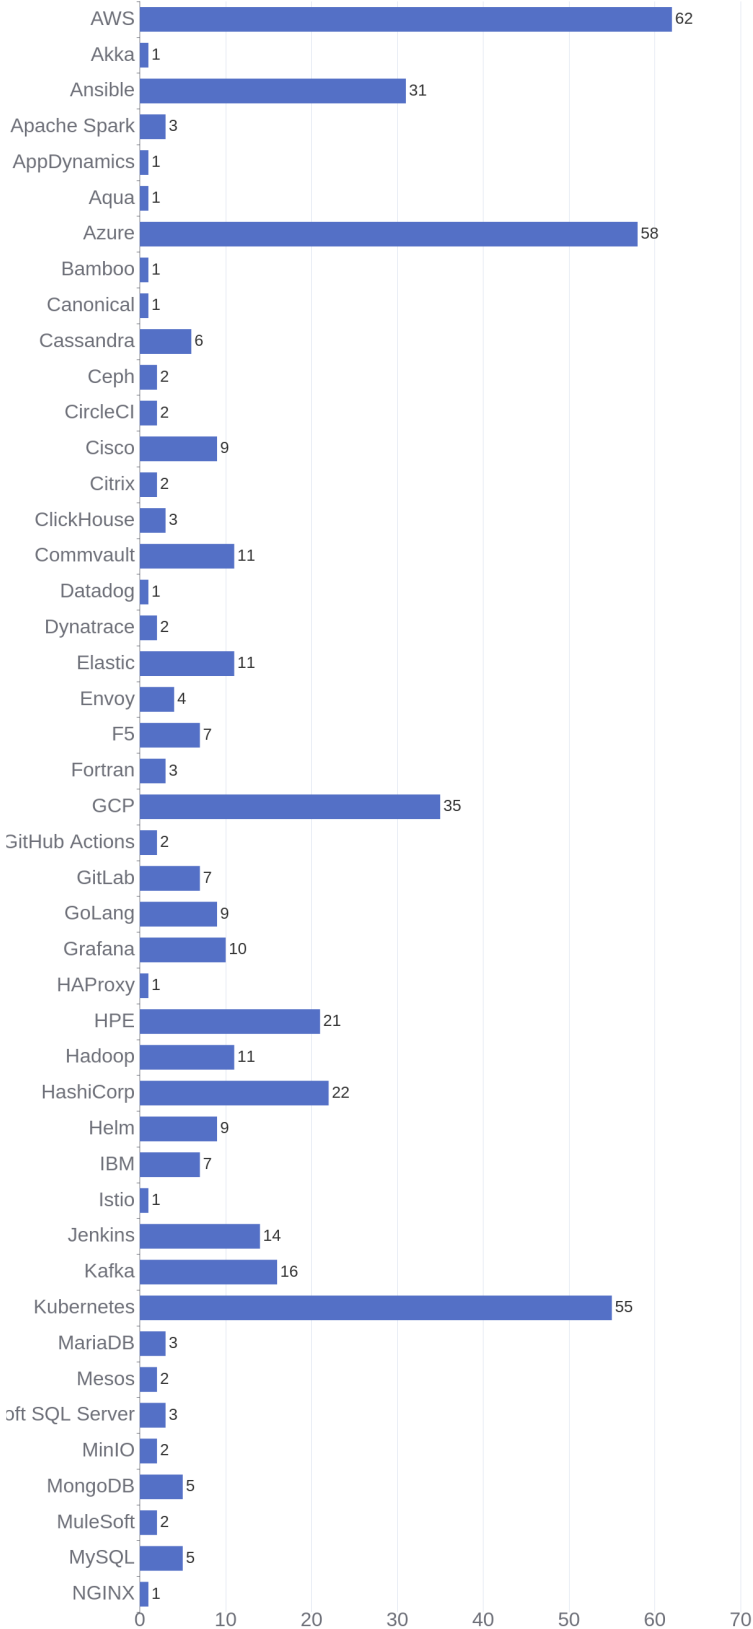

16 Jobs Removed

These jobs were removed since last week's report.

- Oracle DBA L3 in Gurgaon, Haryana, N/A | Engineering / Information Technology at Lychee shadow
 - Account Manager - Storage Focused in Istanbul, İstanbul, 34700 | Sales at Lychee shadow
 - Partner Business Manager in Cairo, 11865 | Sales at Lychee shadow
 - Options Architect in Taipei, Taipei City, 11568 | Engineering at Lychee shadow
 - Senior Solution Architect in Cairo, 11865 | Sales at Lychee shadow
 - Sales Engineer in Dubai, Dubai | Sales at Lychee shadow
 - HPC Facility Consultant in Tokyo, Tokyo, 136-8711 | Engineering / Information Technology at Lychee shadow
 - Digital Sales Rep in Guadalajara, Jalisco, N/A | Sales at Lychee shadow
 - External Graduate in Bangalore, Karnataka, 560048 | Engineering / Information Technology at Lychee shadow
 - Technical Remote Support Specialist for Enterprise Customers in Istanbul, İstanbul, 34700 | Engineering / Information Technology at Lychee shadow
- [see more]

Job Openings

Twitter Followers

Cloud Providers

Kubernetes Score

Ecosystem Vendors

Hewlett Packard Enterprise (HPE)

Report Generated: Dec 28, 2024

Jobs Mentioning