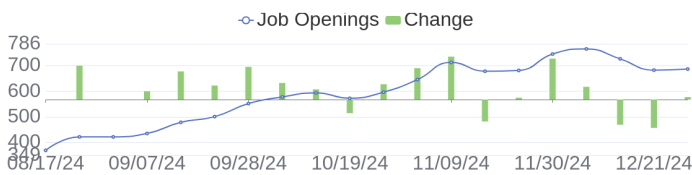

16 Jobs Removed

These jobs were removed since last week's report.

1. Oracle DBA L3 in Gurgaon, Haryana, N/A | Engineering / Information Technology at Lychee shadow
   - Account Manager - Storage Focused in Istanbul, İstanbul, 34700 | Sales at Lychee shadow
   - Partner Business Manager in Cairo, 11865 | Sales at Lychee shadow
   - Options Architect in Taipei, Taipei City, 11568 | Engineering at Lychee shadow
   - Senior Solution Architect in Cairo, 11865 | Sales at Lychee shadow
   - Sales Engineer in Dubai, Dubai | Sales at Lychee shadow
   - HPC Facility Consultant in Tokyo, Tokyo, 136-8711 | Engineering / Information Technology at Lychee shadow
   - Digital Sales Rep in Guadalajara, Jalisco, N/A | Sales at Lychee shadow
   - External Graduate in Bangalore, Karnataka, 560048 | Engineering / Information Technology at Lychee shadow
   - Technical Remote Support Specialist for Enterprise Customers in Istanbul, İstanbul, 34700 | Engineering / Information Technology at Lychee shadow
2. [see more]

Job Openings